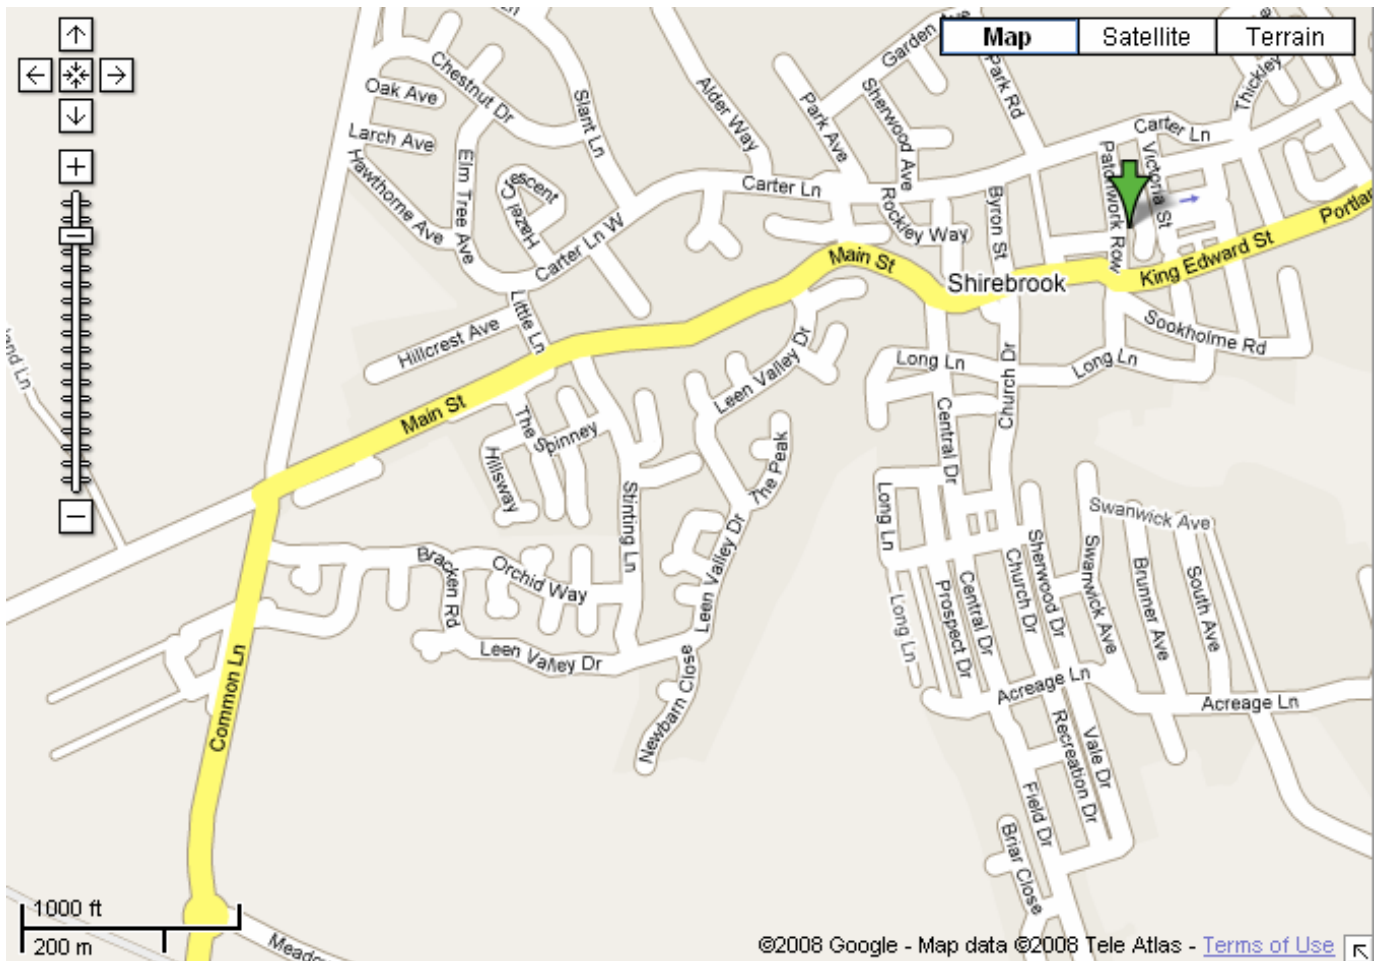

**CRT Family Employment Initiative in Shirebrook is located at the Green Arrow**

## **Travelling from the M1**

Come off the M1 at Junction 29

If travelling from the North take the 2<sup>nd</sup> exit at the roundabout signposted Mansfield A617. If travelling from the South take the 5<sup>th</sup> exit at the roundabout

Continue for 3.5 miles along the A617.

At the next roundabout take the 2<sup>nd</sup> exit onto Common Lane towards Shirebrook.

Continue for 1.5 miles along Common Lane.

At the next roundabout take the first exit 1st exit onto B6407/Common Ln

Continue to follow B6407 for 0.5 miles.

At the T junction turn right onto Main Street and enter the town of Shirebrook.

Continue along Main Street for approx 0.5 miles.

Turn left onto Patchwork Row and the Family Employment Initiative is 75 yards along the street on the left above Rowlands Pharmacy.