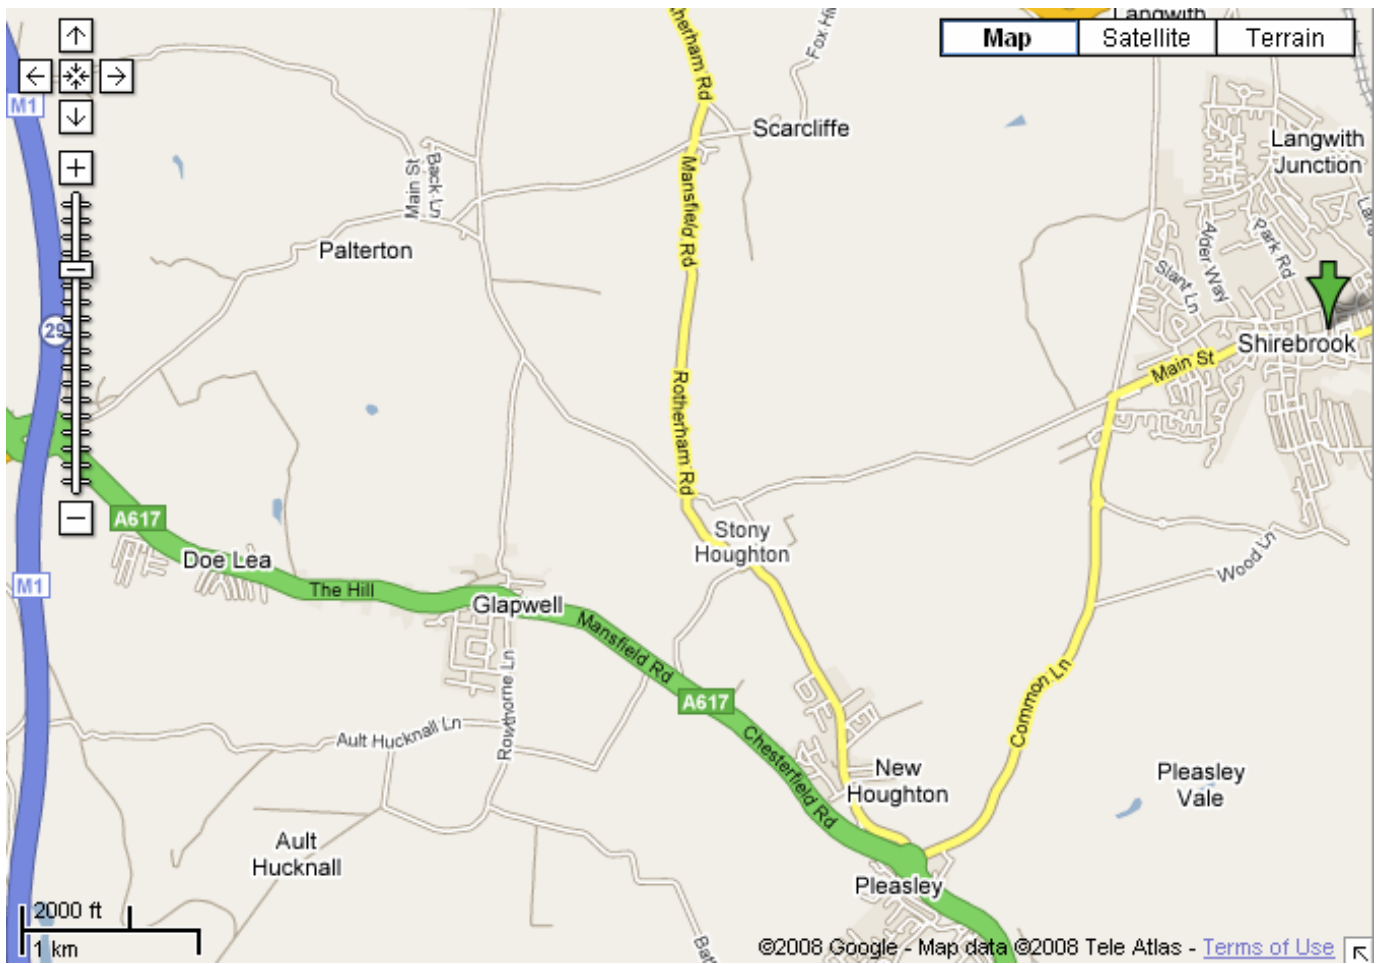

**CRT Family Employment Initiative in Shirebrook is located at the Green Arrow**

## **Travelling from the M1**

Come off the M1 at Junction 29

If travelling from the North take the 2<sup>nd</sup> exit at the roundabout signposted Mansfield A617. If travelling from the South take the 5<sup>th</sup> exit at the roundabout

Continue for 3.5 miles along the A617.

At the next roundabout take the 2<sup>nd</sup> exit onto Common Lane towards Shirebrook.

Continue for 1.5 miles along Common Lane.

At the next roundabout take the first exit 1st exit onto B6407/Common Ln

Continue to follow B6407 for 0.5 miles.

At the T junction turn right onto Main Street and enter the town of Shirebrook.

Continue along Main Street for approx 0.5 miles.

Turn left onto Patchwork Row and the Family Employment Initiative is 75 yards along the street on the left above Rowlands Pharmacy.